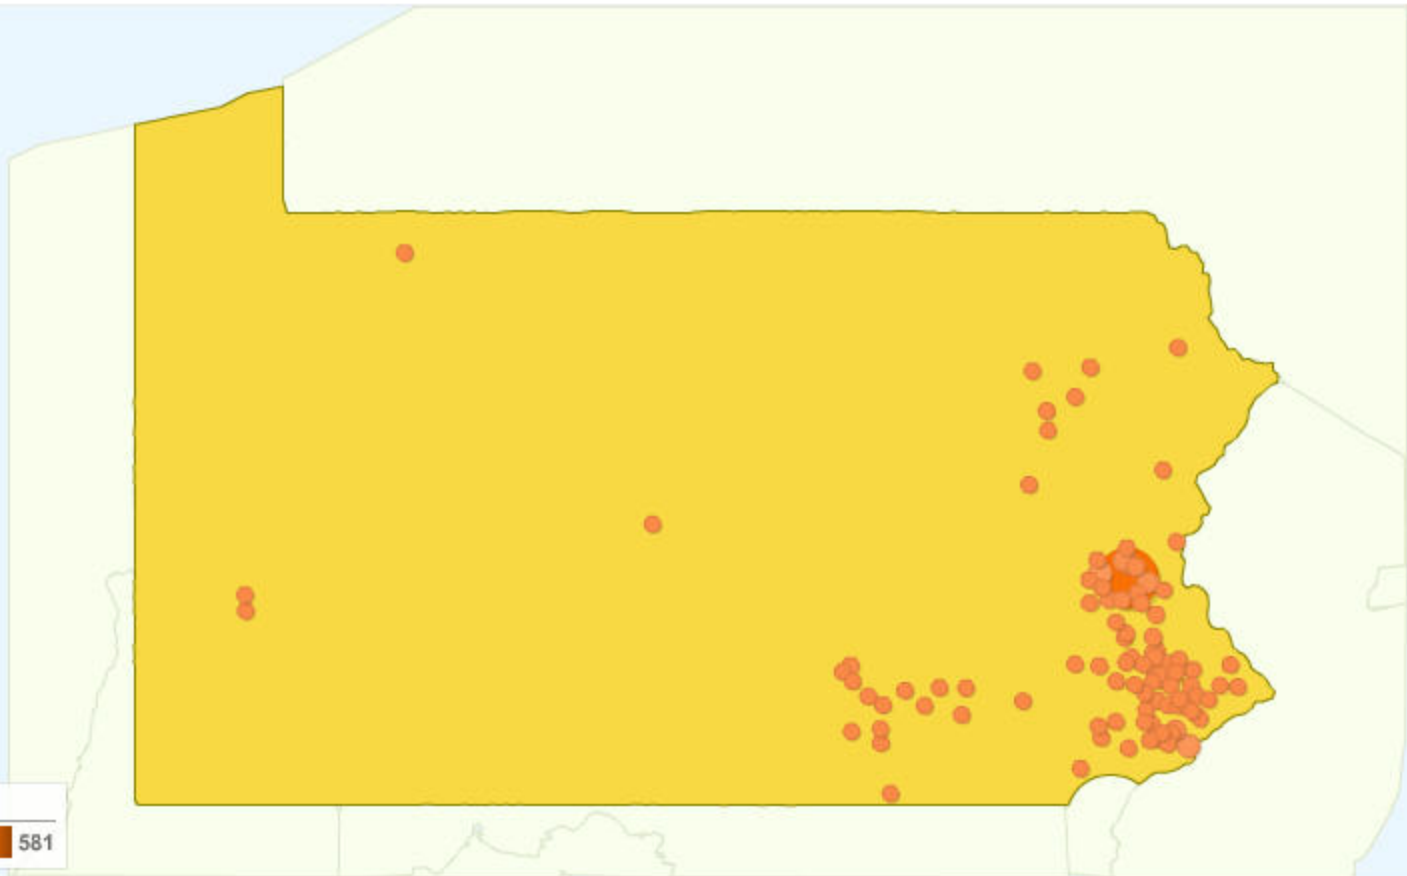

863 Visitors

[view report](#)

Map Overlay

[view report](#)

Traffic Sources Overview

Direct Traffic

867 (53.49%)

Referring Sites

[view report](#)

Zoom Out

This state sent 1,333 visits via 102 cities

Detail Level: City Segment: [Choose...](#)

Site Usage [Goal Conversion](#)

Views: [Grid] [Map] [Table] [List]

Visits 1,333 % of Site Total: 82.23%	Pages/Visit 3.61 Site Avg: 3.55 (1.51%)	Avg. Time on Site 00:02:19 Site Avg: 00:02:16 (1.71%)	% New Visits 33.83% Site Avg: 38.99% (-13.22%)	Bounce Rate 30.08% Site Avg: 31.59% (-4.76%)
--	---	---	--	--

City	Visits	Visits
1. Allentown	581	43.59%
2. Orefield	94	7.05%
3. Philadelphia	86	6.45%
4. Bethlehem	61	4.58%
5. Catasauqua	53	3.98%
6. Coplay	51	3.83%
7. Bala Cynwyd	45	3.38%
8. Lehigh Valley	25	1.88%

Search Engine: google

Sep 17, 2007 - Oct 17, 2007 ▾

Export ▾ Email Add to Dashboard

google sent 192 total visits via 57 keywords

Show: total | [paid](#) | [non-paid](#) Segment: [Keyword](#) ▾

Site Usage **Goal Conversion** Views: [Grid] [Pie] [Bar] [Line] [Table]