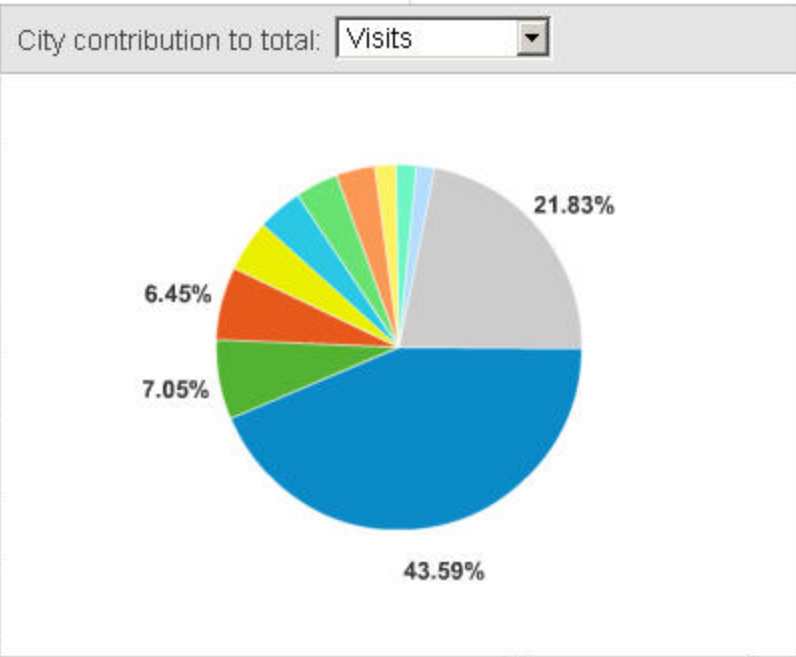

863 Visitors

[view report](#)

Map Overlay

[view report](#)

Traffic Sources Overview

Direct Traffic

867 (53.49%)

Referring Sites

[view report](#)

Zoom Out

This state sent 1,333 visits via 102 cities

Detail Level: City Segment: [Choose...](#)

Site Usage [Goal Conversion](#)

Views: [Grid] [Map] [Table] [List]

Visits 1,333 % of Site Total: 82.23%	Pages/Visit 3.61 Site Avg: 3.55 (1.51%)	Avg. Time on Site 00:02:19 Site Avg: 00:02:16 (1.71%)	% New Visits 33.83% Site Avg: 38.99% (-13.22%)	Bounce Rate 30.08% Site Avg: 31.59% (-4.76%)
--	---	---	--	--

City	Visits	Visits
1. Allentown	581	43.59%
2. Orefield	94	7.05%
3. Philadelphia	86	6.45%
4. Bethlehem	61	4.58%
5. Catasauqua	53	3.98%
6. Coplay	51	3.83%
7. Bala Cynwyd	45	3.38%
8. Lehigh Valley	25	1.88%

Search Engine: google

Sep 17, 2007 - Oct 17, 2007 ▾

Export ▾ Email Add to Dashboard

google sent 192 total visits via 57 keywords

Show: total | [paid](#) | [non-paid](#) Segment: [Keyword](#) ▾

Site Usage **Goal Conversion** Views: [Grid] [Pie] [Bar] [Line] [Table]